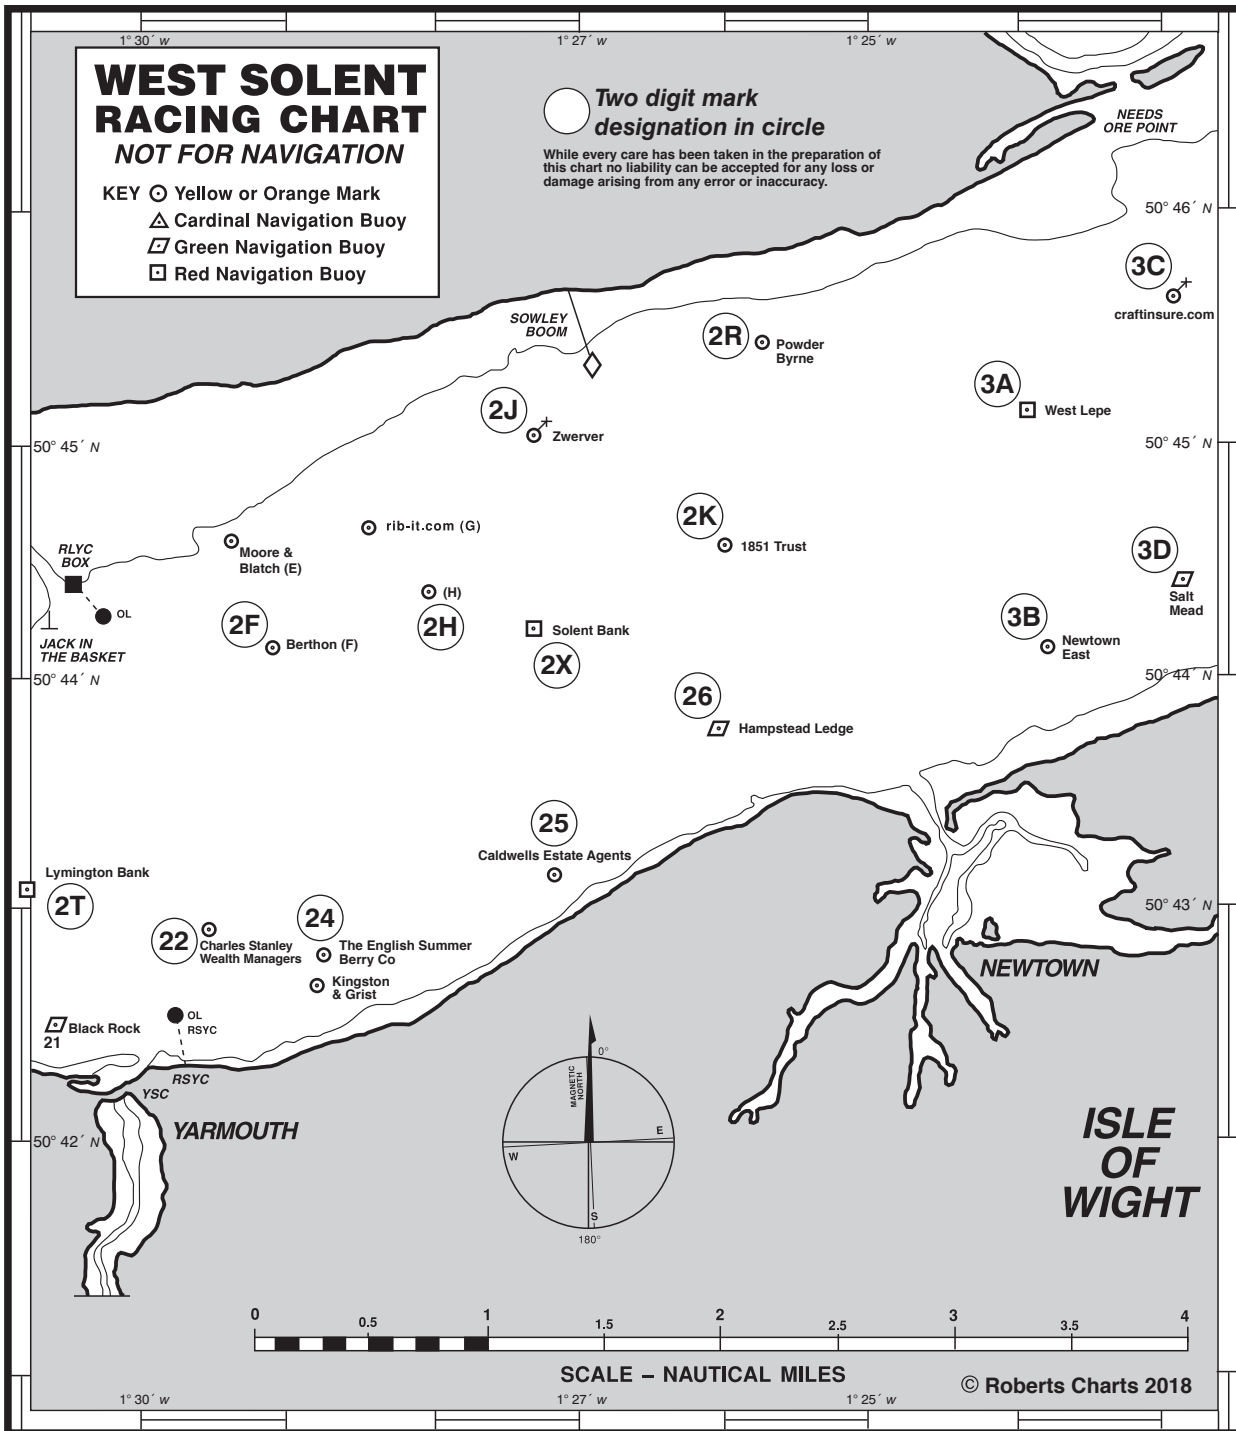

FOR GUIDANCE ONLY
(Not a Sailing Instruction)

CENTRAL SOLENT RACING CHART

- KEY**
- ⊕ Special Racing Mark
 - ⊙ Cardinal Navigation Buoy
 - ▣ Green Navigation Buoy
 - ▢ Red Navigation Buoy
 - ⊠ Buoys Bounding
 - ⊞ Precautionary Area
 - ⊞ Mooring Buoy

ORDER REF: CCCA 18

© Roberts Charts 2018

WEST SOLENT RACING CHART

NOT FOR NAVIGATION

- KEY
- Yellow or Orange Mark
 - △ Cardinal Navigation Buoy
 - ▣ Green Navigation Buoy
 - ▣ Red Navigation Buoy

○ Two digit mark designation in circle

While every care has been taken in the preparation of this chart no liability can be accepted for any loss or damage arising from any error or inaccuracy.

GOSPORT PORTSMOUTH

EAST SOLENT RACING CHART

NOT FOR NAVIGATION

SCALE - NAUTICAL MILES

ORDER REF: CCCA 28 © Roberts Charts 2018