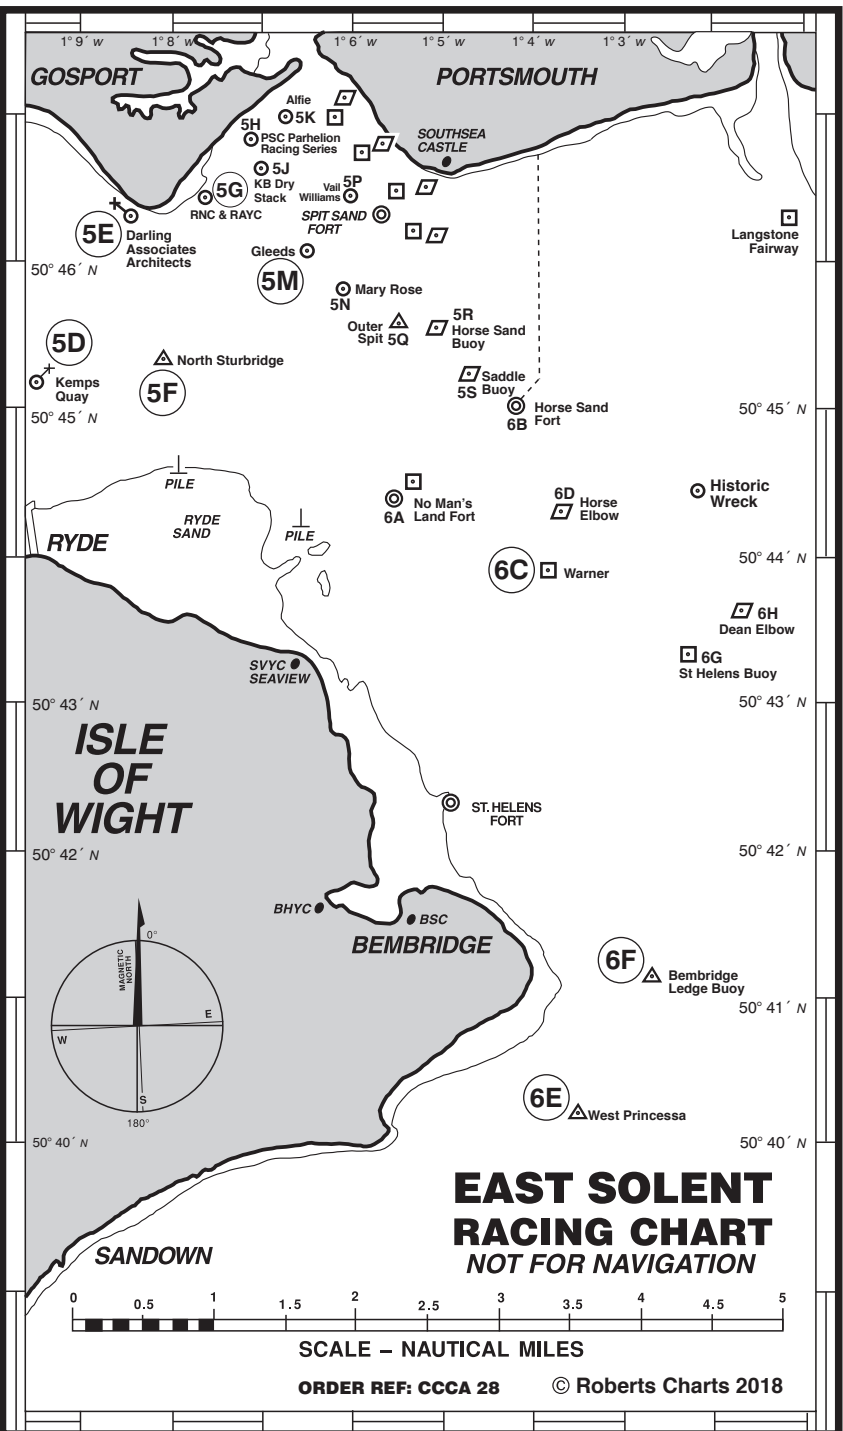

FOR GUIDANCE ONLY
(Not a Sailing Instruction)

CENTRAL SOLENT RACING CHART

- KEY**
- ⊕ Special Racing Mark
 - ⊙ Cardinal Navigation Buoy
 - ▣ Green Navigation Buoy
 - ▢ Red Navigation Buoy
 - ⊠ Buoys Bounding
 - ⊞ Precautionary Area
 - ⊞ Mooring Buoy

ORDER REF: CCCA 18

© Roberts Charts 2018

WEST SOLENT RACING CHART

NOT FOR NAVIGATION

- KEY
- Yellow or Orange Mark
 - △ Cardinal Navigation Buoy
 - ▣ Green Navigation Buoy
 - ▣ Red Navigation Buoy

○ Two digit mark designation in circle

While every care has been taken in the preparation of this chart no liability can be accepted for any loss or damage arising from any error or inaccuracy.

GOSPORT PORTSMOUTH

EAST SOLENT RACING CHART

NOT FOR NAVIGATION

SCALE - NAUTICAL MILES

ORDER REF: CCCA 28 © Roberts Charts 2018