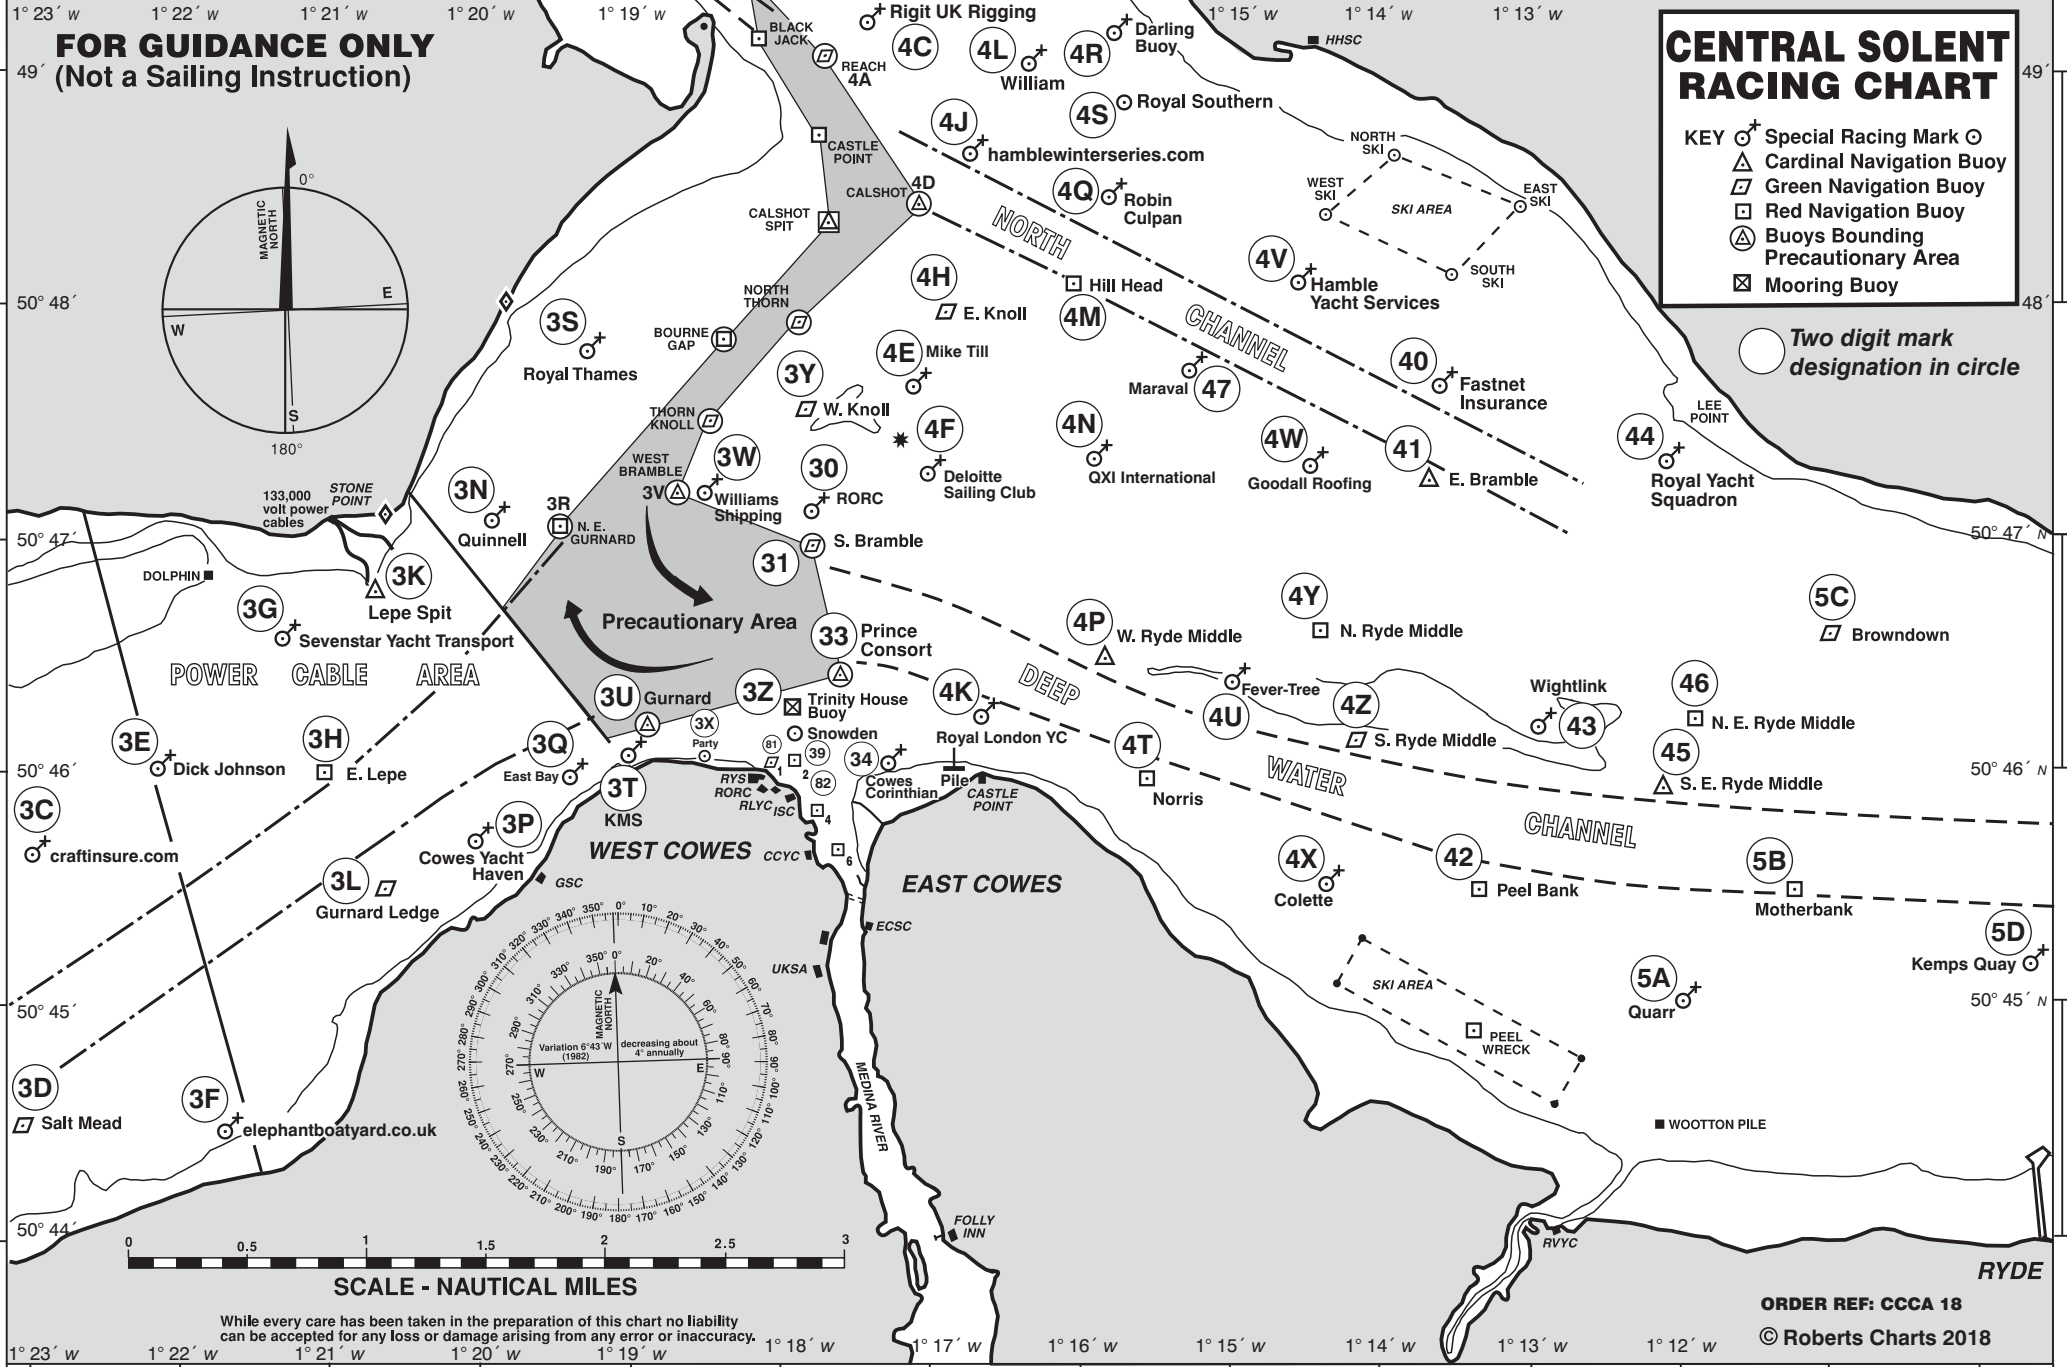

FOR GUIDANCE ONLY
(Not a Sailing Instruction)

CENTRAL SOLENT RACING CHART

- KEY**
- ⊕ Special Racing Mark
 - ⊙ Cardinal Navigation Buoy
 - ▣ Green Navigation Buoy
 - ▢ Red Navigation Buoy
 - ⊠ Buoys Bounding
 - ⊞ Precautionary Area
 - ⊞ Mooring Buoy

ORDER REF: CCCA 18

© Roberts Charts 2018

WEST SOLENT RACING CHART

NOT FOR NAVIGATION

- KEY
- Yellow or Orange Mark
 - △ Cardinal Navigation Buoy
 - ▣ Green Navigation Buoy
 - ▣ Red Navigation Buoy

○ Two digit mark designation in circle

While every care has been taken in the preparation of this chart no liability can be accepted for any loss or damage arising from any error or inaccuracy.

GOSPORT PORTSMOUTH

EAST SOLENT RACING CHART

NOT FOR NAVIGATION

SCALE - NAUTICAL MILES

ORDER REF: CCCA 28 © Roberts Charts 2018