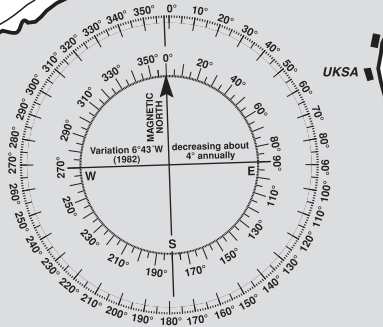

FOR GUIDANCE ONLY
(Not a Sailing Instruction)

CENTRAL SOLENT RACING CHART

- KEY**
- ⊕ Special Racing Mark
 - ⊙ Cardinal Navigation Buoy
 - ▣ Green Navigation Buoy
 - ▢ Red Navigation Buoy
 - ⊠ Buoys Bounding
 - ⊞ Precautionary Area
 - ⊞ Mooring Buoy

Two digit mark designation in circle

SCALE - NAUTICAL MILES

While every care has been taken in the preparation of this chart no liability can be accepted for any loss or damage arising from any error or inaccuracy.

ORDER REF: CCCA 18

© Roberts Charts 2018

WEST SOLENT RACING CHART

NOT FOR NAVIGATION

- KEY
- Yellow or Orange Mark
 - △ Cardinal Navigation Buoy
 - ▣ Green Navigation Buoy
 - ▣ Red Navigation Buoy

○ Two digit mark designation in circle

SCALE - NAUTICAL MILES

ORDER REF: CCCA 28 © Roberts Charts 2018