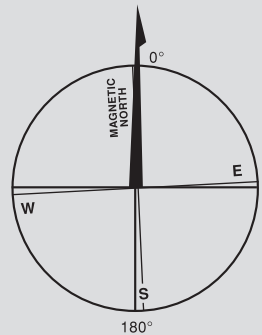

# CENTRAL SOLENT RACING CHART

- KEY**
- ⊕ Special Racing Mark
  - ⊙ Cardinal Navigation Buoy
  - ▢ Green Navigation Buoy
  - ▣ Red Navigation Buoy
  - ⊠ Buoy Bounding
  - ⊡ Precautionary Area
  - ⊞ Mooring Buoy

Two digit mark designation in circle

While every care has been taken in the preparation of this chart no liability can be accepted for any loss or damage arising from any error or inaccuracy.

ORDER REF: CCCA 2  
© Roberts Charts 2016