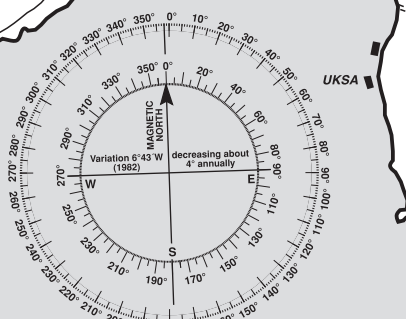

# CENTRAL SOLENT RACING CHART

- KEY**
- ⊕ Special Racing Mark
  - ⊙ Cardinal Navigation Buoy
  - ▢ Green Navigation Buoy
  - ▣ Red Navigation Buoy
  - ⊠ Buoy Bounding
  - ⊡ Precautionary Area
  - ⊞ Mooring Buoy

Two digit mark designation in circle

While every care has been taken in the preparation of this chart no liability can be accepted for any loss or damage arising from any error or inaccuracy.

ORDER REF: CCCA 2  
© Roberts Charts 2016